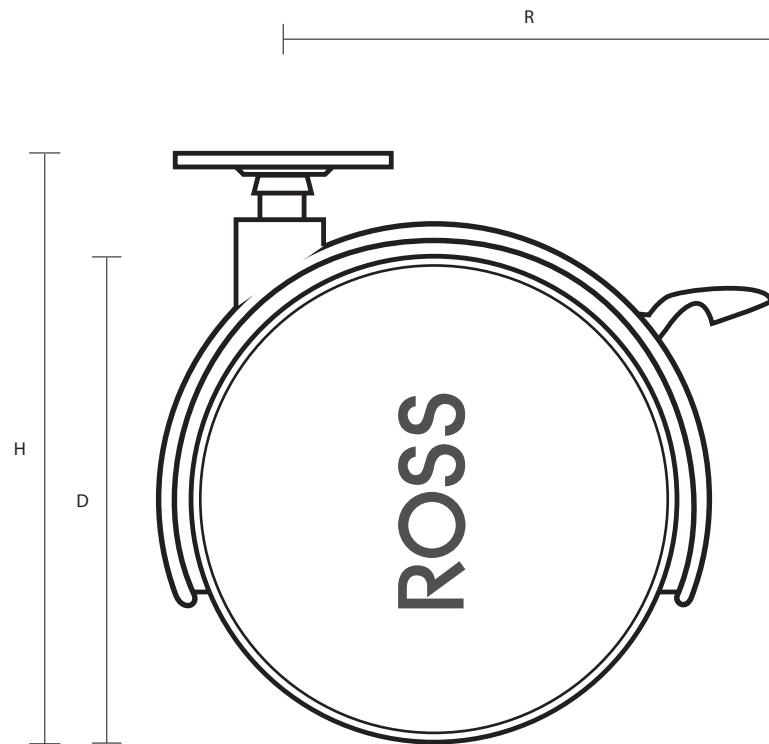

TW5004/B (50mm Twin Wheel Braked Castor Top Plate Fitting)

Castor Dimensions - Key		
D	Wheel Diameter	50mm
L	Plate Dimension Length (mm)	38mm
L1	Plate Dimension Width (mm)	38mm
C	Plate Hole Centers length (mm)	27mm
C1	Plate Hole Centers width (mm)	27mm
D1	Plate Hole Diameter (mm)	5mm
H	Total Castor Height	66mm
W	Tread Width (mm)	N/A
R	Swivel Radius (mm)	N/A