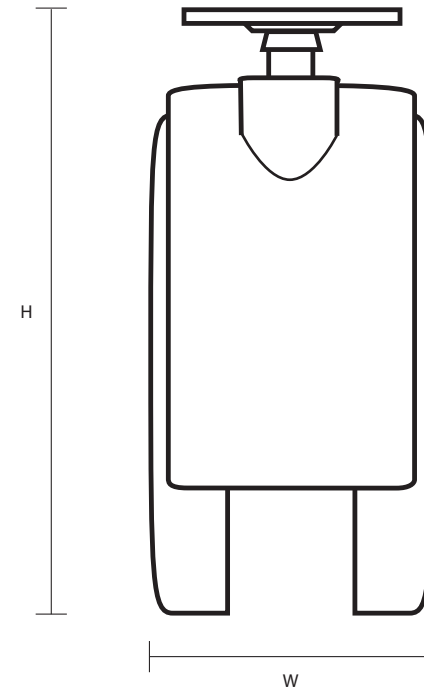

TW5004/B (50mm Twin Wheel Braked Castor Top Plate Fitting)

Castor Dimensions - Key		
D	Wheel Diameter	50mm
L	Plate Dimension Length (mm)	38mm
L1	Plate Dimension Width (mm)	38mm
C	Plate Hole Centers length (mm)	27mm
C1	Plate Hole Centers width (mm)	27mm
D1	Plate Hole Diameter (mm)	5mm
H	Total Castor Height	66mm
W	Tread Width (mm)	N/A
R	Swivel Radius (mm)	N/A