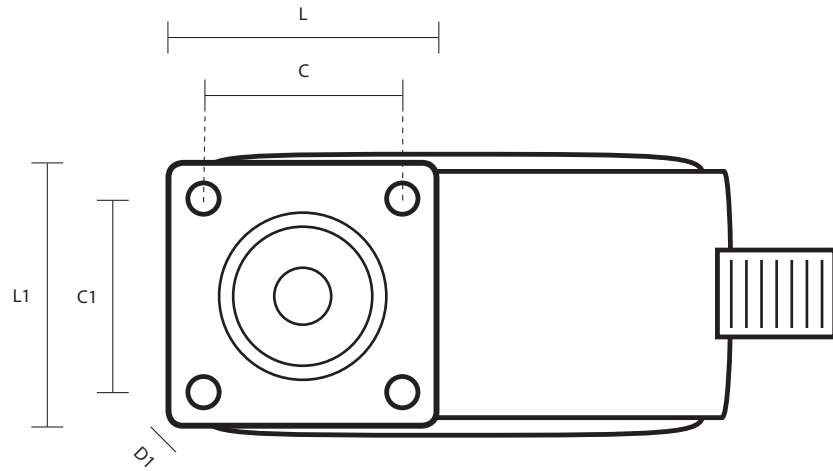

TW5004/B (50mm Twin Wheel Braked Castor Top Plate Fitting)

Castor Dimensions - Key		
D	Wheel Diameter	50mm
L	Plate Dimension Length (mm)	38mm
L1	Plate Dimension Width (mm)	38mm
C	Plate Hole Centers length (mm)	27mm
C1	Plate Hole Centers width (mm)	27mm
D1	Plate Hole Diameter (mm)	5mm
H	Total Castor Height	66mm
W	Tread Width (mm)	N/A
R	Swivel Radius (mm)	N/A